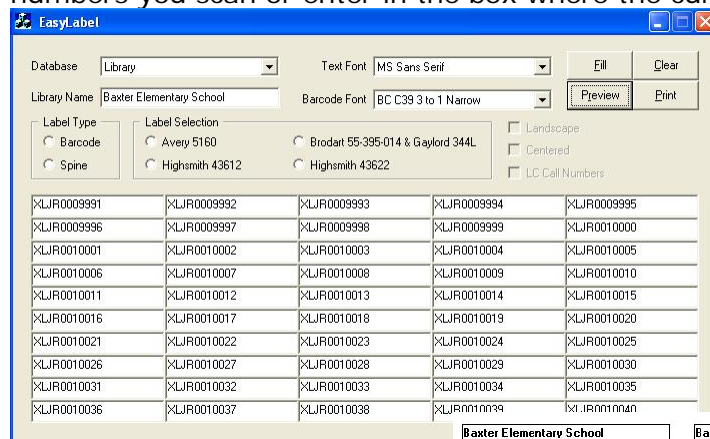

Mandarin EasyLabel Utility

- The new Mandarin EasyLabel Utility works with Mandarin software to print "smart" barcodes and spine labels.
- Easy interface for printing barcode and spine labels
- Choose to start printing from any label on the sheet
- Create spine labels for LC classification; (will split the information from Field 852 subfields "h" and "i" when creating the label).
- Designed to work with the most popular label formats (Avery and Brodart).

Download EasyLabel Now!

To download EasyLabel*, Login to "Customer's Corner" and go to "Utilities", click the link "Download EasyLabel Now" and follow the instructions.

When you launch **EasyLabel**, the EasyLabel Window will look like this:

EasyLabel will print smart barcodes or spine labels corresponding to the barcode numbers you scan or enter in the box where the cursor is active.

You can preview the printing/labels or send directly to your printer.