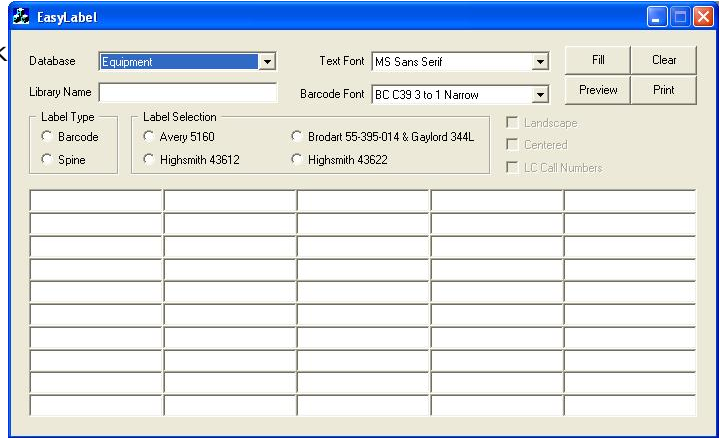

Mandarin EasyLabel Utility

- The new Mandarin EasyLabel Utility works with Mandarin software to print "smart" barcodes and spine labels.
- Easy interface for printing barcode and spine labels
- Choose to start printing from any label on the sheet
- Create spine labels for LC classification; (will split the information from Field 852 subfields "h" and "i" when creating the label).
- Designed to work with the most popular label formats (Avery and Brodart).

Download EasyLabel Now!

To download EasyLabel*, Login to "Customer's Corner" and go to "Utilities", click the link "Download EasyLabel Now" and follow the instructions.

When you launch **EasyLabel**, the EasyLabel Window will look like this:

EasyLabel will print smart barcodes or spine labels corresponding to the barcode numbers you scan or enter in the box where the cursor is active.

You can preview the printing/labels or send directly to your printer.