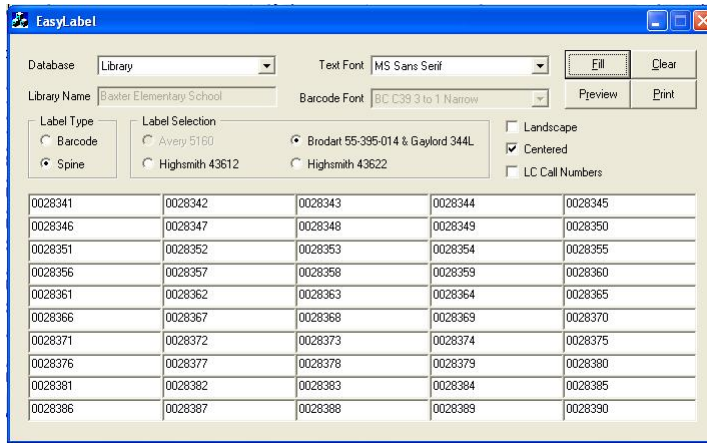

You can preview the printing or send directly to your printer.

345.73 HER	F LEE	741.509 SCO	F ERI	909.07 FUR
P 629.442 FUT VIDEO	303.4 TOF	P 333.79 FUT VIDEO	P 629.442 FUT VID	333.79 SAT
P 625.2 FUT VID	F RNS	P 331.25 FUT VIDEO	P 303.483 DHA	921.0 GAR

You can also print Library of Congress numbers. We strongly recommend before printing on the labels itself to print on a regular paper then compare by overlapping the sheets to see if you get the result you are looking for.

* You must have a current Mandarin Annual Service and Update Agreement to be eligible to download the EasyLabel Utility.