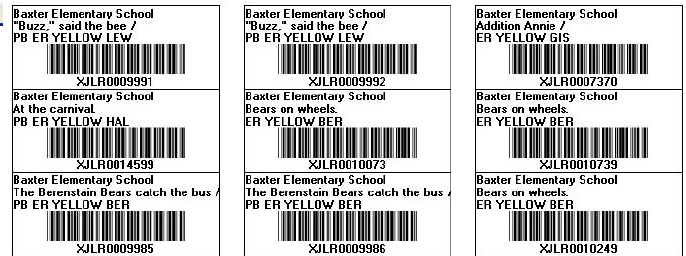

Download EasyLabel Now!

To download EasyLabel*, Login to "Customer's Corner" and go to "Utilities", click the link "Download EasyLabel Now" and follow the instructions.

When you launch **EasyLabel**, the EasyLabel Window will look like this:

EasyLabel will print smart barcodes or spine labels corresponding to the barcode numbers you scan or enter in the box where the cursor is active.

You can preview the printing/labels or send directly to your printer.